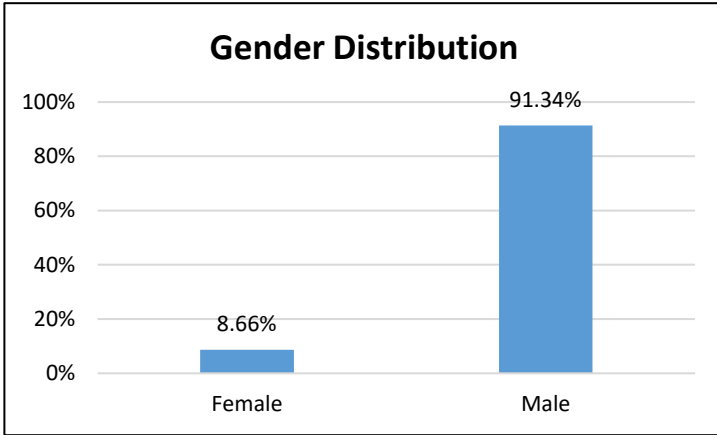

Pretrial Services Weekly Report

Electronic Monitoring Population Demographics 2/3/2023

Radio Frequency Monitoring (RF) population:	935
GPS Monitoring population:	694

Radio Frequency (RF) Monitoring

GPS Monitoring